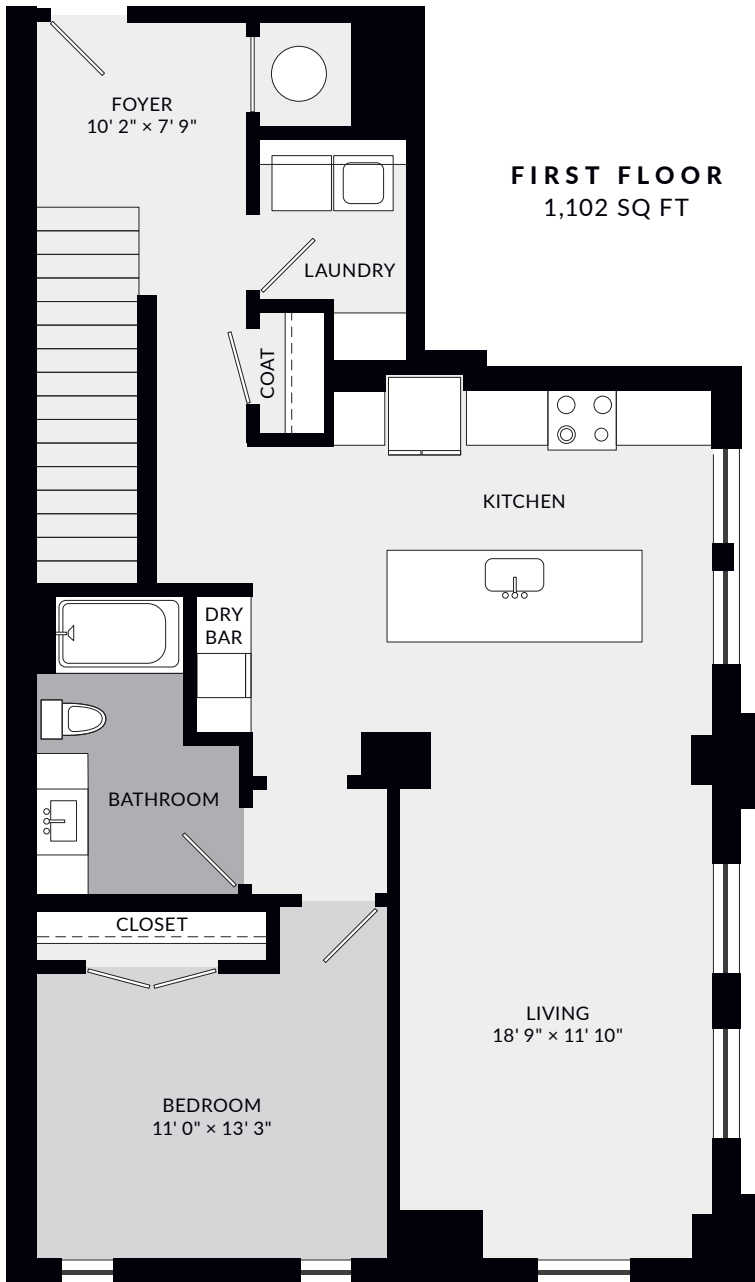

THE CAPITOL

2 BEDROOM | 2 BATH | 1,927 SQ FT

THE CAPITOL

(C1 Units) Levels 3-4

NOVELTURTLECREEK.COM

NOVEL

TURTLE CREEK

SECOND FLOOR
825 SQ FT