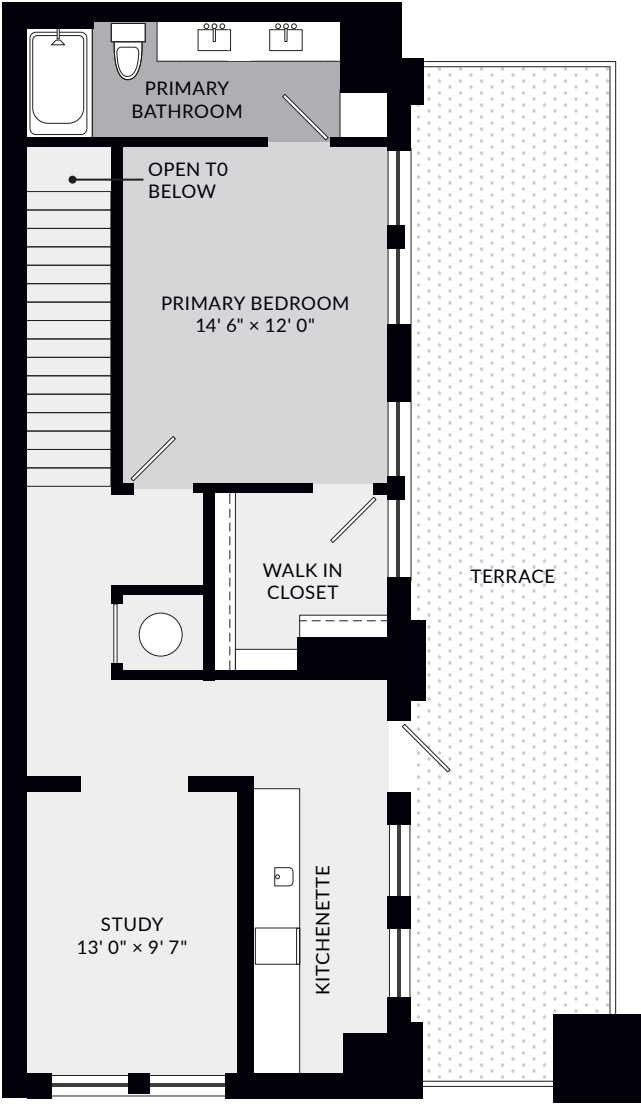

THE CAPITOL

2 BEDROOM | 2 BATH | 1,927 SQ FT

THE CAPITOL

(C1 Units) Levels 3-4

NOVELTURTLECREEK.COM

NOVEL

TURTLE CREEK

SECOND FLOOR
825 SQ FT