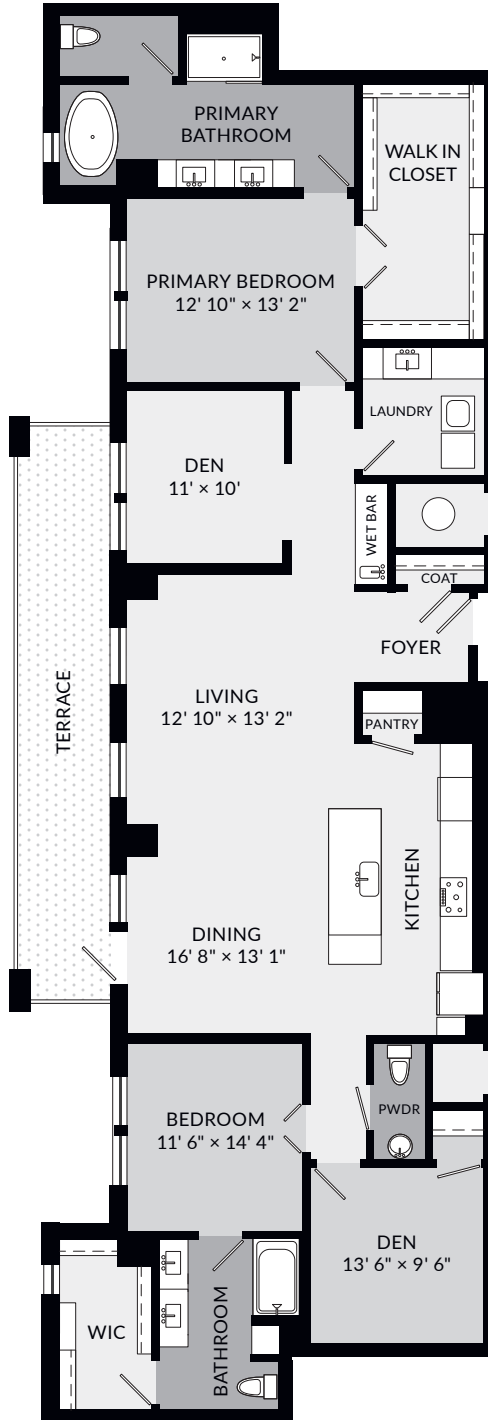

THE PRESTON

2 BEDROOM | 2.5 BATH | 2,176 SQ FT

THE PRESTON

(PH-B9 Units) Levels 19-20

NOVELTURTLECREEK.COM

NOVEL

TURTLE CREEK