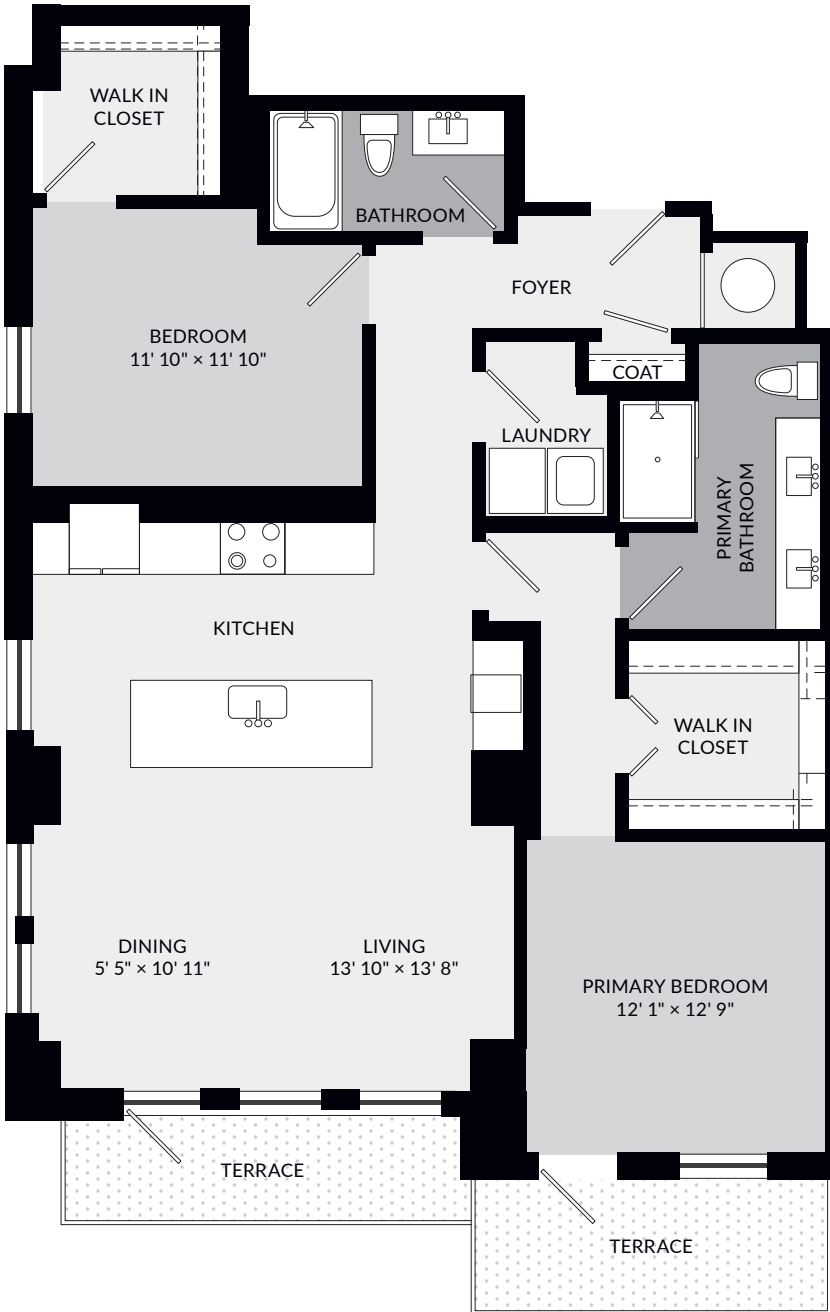

# THE EUCLID

2 BEDROOM | 2 BATH | 1,339 SQ FT

THE EUCLID  
(B1A Units) Levels 6-18

NOVELTURTLECREEK.COM

NOVEL

TURTLE CREEK