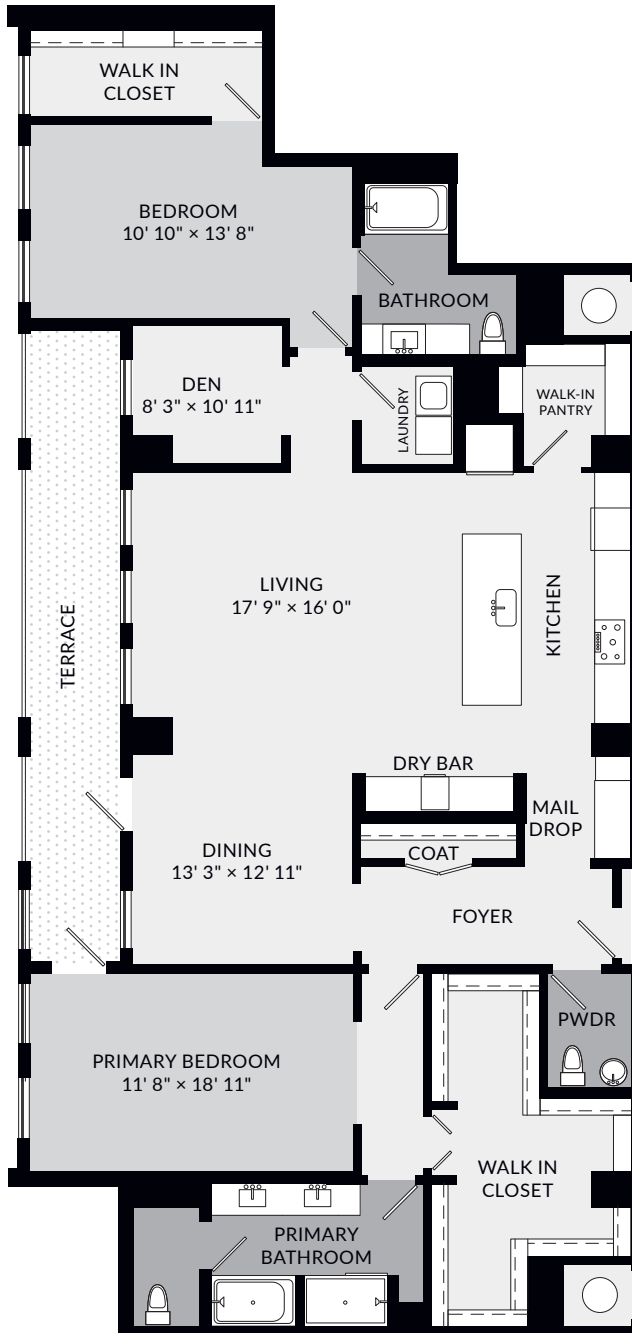

THE ARMSTRONG

2 BEDROOM | 2.5 BATH | 2,276 SQ FT

THE ARMSTRONG

(PH-B10 Units) Levels 19-20

NOVELTURTLECREEK.COM

NOVEL

TURTLE CREEK