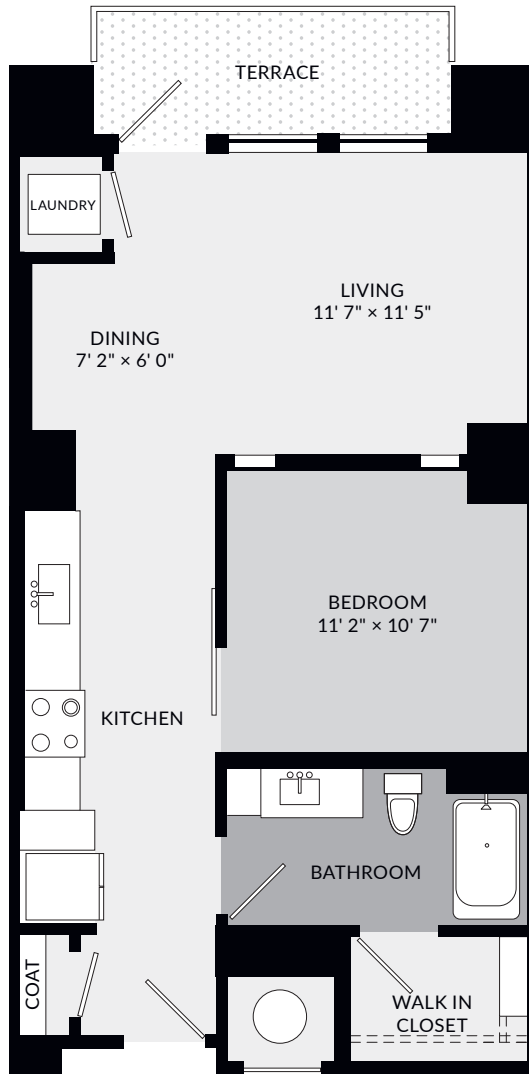

THE OAK

1 BEDROOM | 1 BATH | 689 SQ FT

THE OAK
(A1 Units) Levels 6-13

NOVELTURTLECREEK.COM

NOVEL
TURTLE CREEK