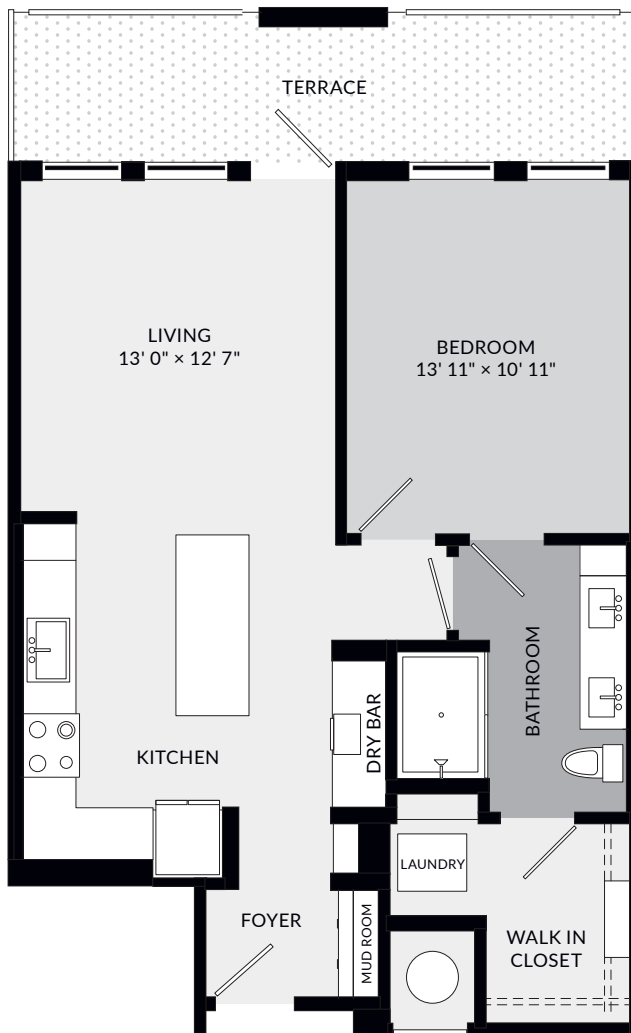

THE PARK

1 BEDROOM | 1 BATH | 807 SQ FT

THE PARK
(A2 Units) Levels 6-19

NOVELTURTLECREEK.COM

NOVEL
TURTLE CREEK