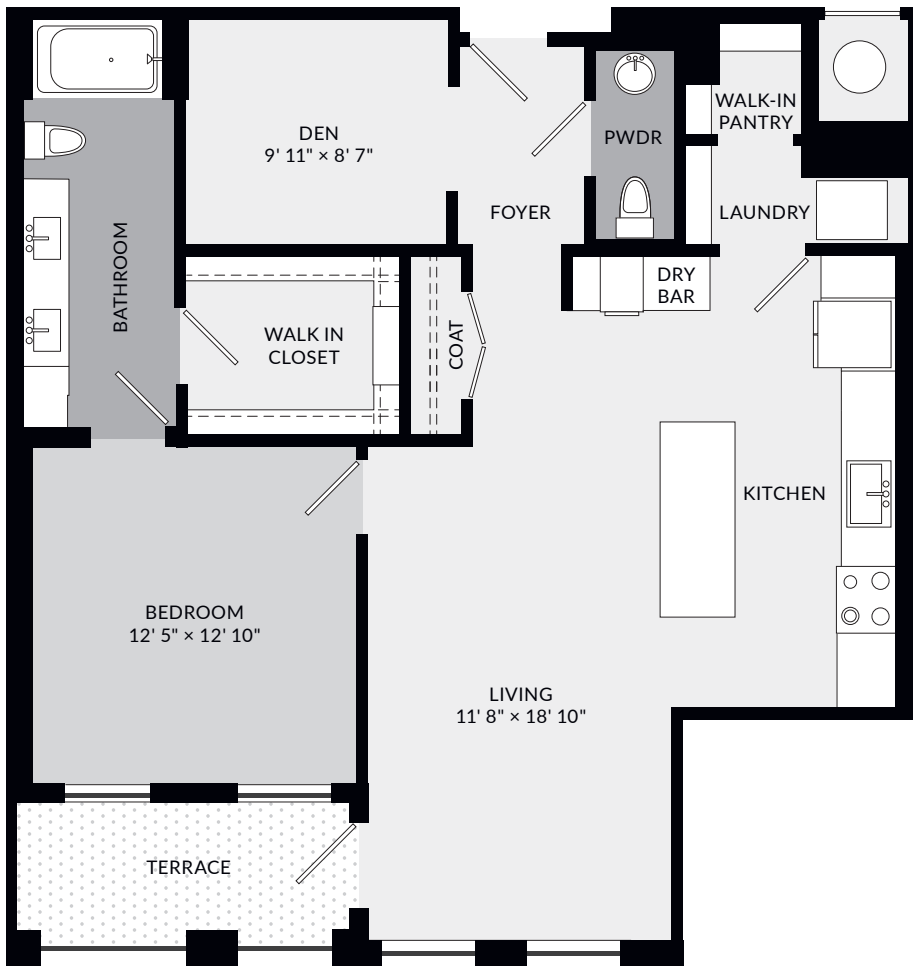

THE HAWTHORNE

1 BEDROOM | 1.5 BATH | 1,100 SQ FT

THE HAWTHORNE

(A5 Units) Levels 6-18

NOVELTURTLECREEK.COM

NOVEL

TURTLE CREEK