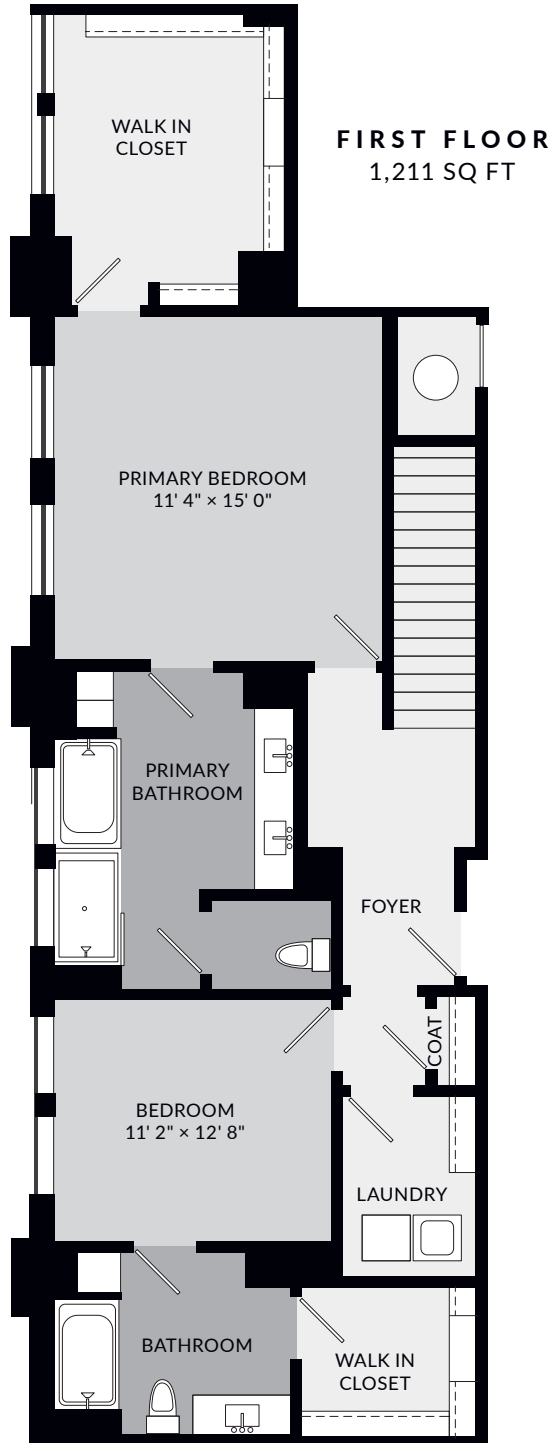

THE IRVING

2 BEDROOM | 2.5 BATH | 2,109 SQ FT

THE IRVING
(B8 Units) Levels 3-4

NOVELTURTLECREEK.COM

NOVEL

TURTLE CREEK

SECOND FLOOR
898 SQ FT