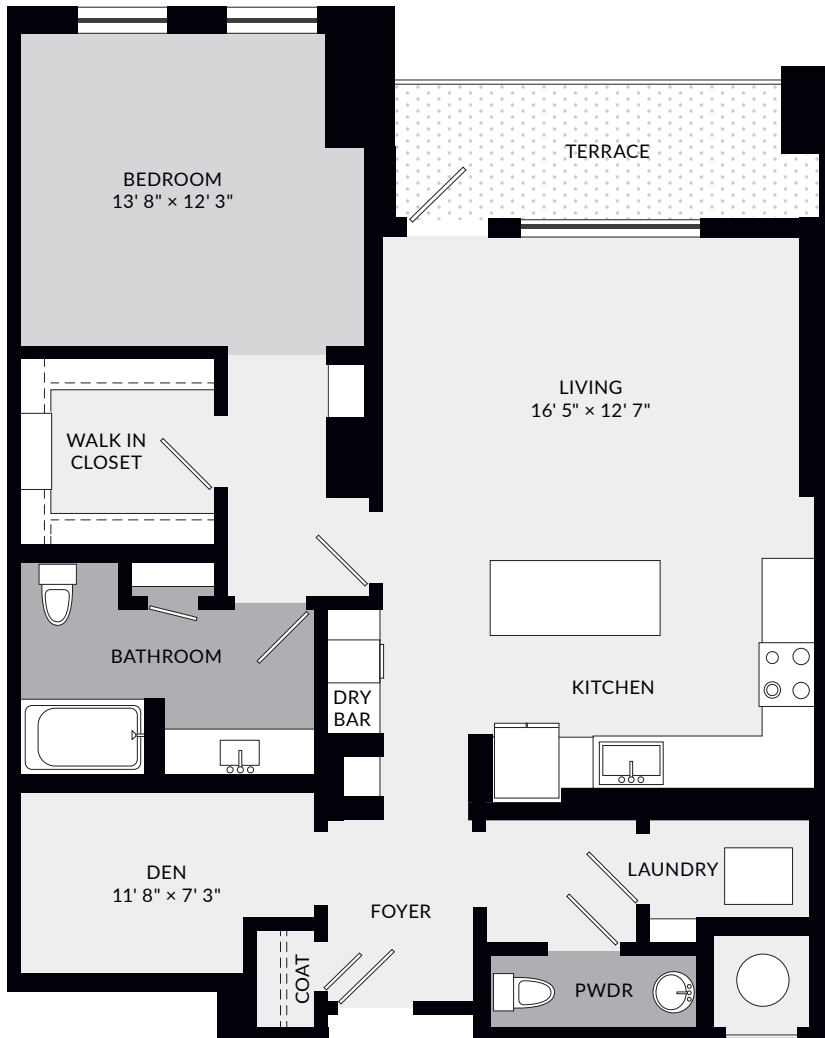

# THE HOLLAND

1 BEDROOM | 1.5 BATH | 1,134 SQ FT

## THE HOLLAND

(A6 Units) Levels 6-17

[NOVELTURTLECREEK.COM](http://NOVELTURTLECREEK.COM)

NOVEL

TURTLE CREEK