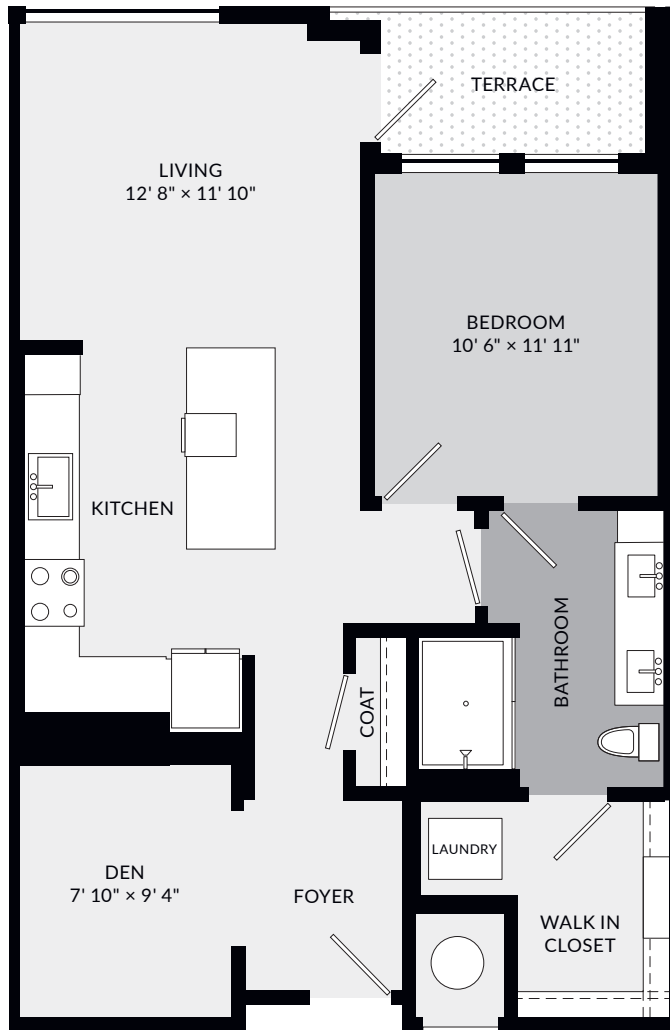

THE AVONDALE

1 BEDROOM | 1 BATH | 874 SQ FT

THE AVONDALE

(A3 Units) Levels 6-13

NOVELTURTLECREEK.COM

NOVEL

TURTLE CREEK